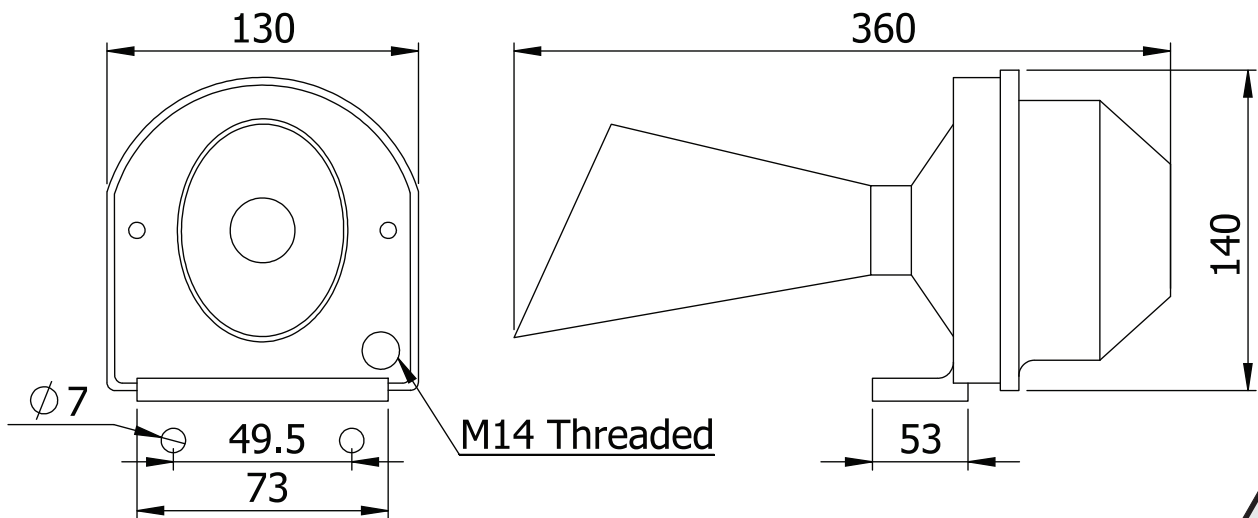

All dimensions in mm