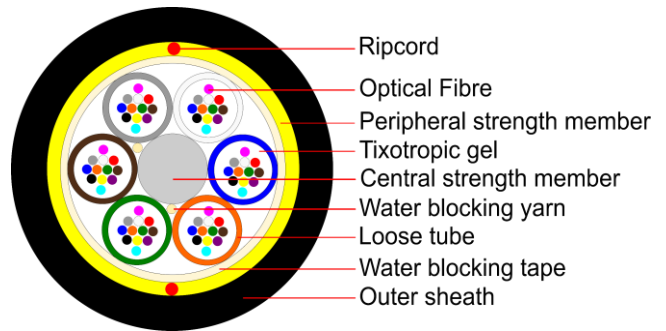

LIGHTspeed Cable Multi Mode Short Span Aerial 4 to 24 Fibre

LIGHTspeed Short Span ADSS optic fibre is designed for self-support aerial installations with a maximum span of 75m.

Features

- Thixotropic gel filled loose tubes protects fibre against expansion and contraction
- Water blocking yarns and tape are applied for cable core water ingress protection
- Aramid yarns stranded over the cable core for added tensile strength
- Optimised for 75m maximum span
- Polyethylene outer sheath contains carbon black for UV protection
- Non-metallic construction ensures lightning immunity

Application

- Optimized for self-support aerial installation
- All dielectric structure suitable for installations on power cable transmission lines below 110KV and normal pole routes

Cable Structure

- GRP centre strength member
- Thixotropic jelly filled loose tube design
- Water blocking yarns and tape
- Aramid yarns
- Two ripcords laid beneath the sheath
- Cable core sheathed with Black UV-Stabilized HDPE

Cable Structure and Parameter

Description	Unit	Value			
Fibre Core		4	8	12	24
Tube diameter	mm	2.1	2.1	2.1	2.1
Fibre per tube		4	4	6	6
Cable diameter	mm ±5%	9.6	9.6	9.6	9.6
Cable weight	Kg/km	75	75	75	75
Fibre type		G651			
Installation tensile resistance	N	2.0 x Cable Weight/Km (Zero percent fibre strain)			
Crush resistance	N	2000 (IEC 60794-1-E3)			
Life expectancy		25 Years			
Maximum Span length		75 m			
Bend radius for installation (Minimum)	Static	20 x OD			
	Dynamic	20 x OD			
Temperature Performance range		-20°C to +70°C			

Colour code for Fibre and Tube

1	2	3	4	5	6	7	8	9	10	11	12
Blue	Orange	Green	Brown	Grey	White	Red	Black	Yellow	Violet	Pink	Aqua

Ordering Information

Product Code	Description
MEGALSCMAS004	LIGHTspeed Cable Multi Mode Short Span Aerial 4 Fibre
MEGALSCMAS008	LIGHTspeed Cable Multi Mode Short Span Aerial 8 Fibre
MEGALSCMAS012	LIGHTspeed Cable Multi Mode Short Span Aerial 12 Fibre
MEGALSCMAS024	LIGHTspeed Cable Multi Mode Short Span Aerial 24 Fibre