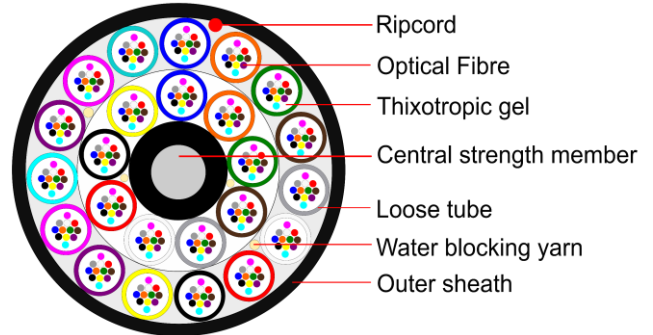

LIGHTspeed Cable Single Mode Micro Blown 288 Fibre

LIGHTspeed Micro Blown fibre is compact and lightweight with a high fiber density designed for air-blown, microduct applications.

Features

- Small diameter
- Thixotropic gel filled loose tubes protects Fibre against expansion and contraction
- Water blocking yarns and tape are applied for cable core water ingress protection
- Excellent tensile, crush and bending resistance
- Optimised for 14/10 & 12/10 Micro Tubes blow- and push-in installation
- High-Density Polyethylene (HDPE)
- Non-metallic construction ensures lightning immunity

Application

- Air-blow- and push-in installation
- Designed for long and short haul applications
- Suitable for duct installations

Cable Structure

- GRP centre strength member
- Thixotropic jelly filled loose tube
- Water blocking yarns and tape
- Ripcords laid beneath the inner sheath
- Sheathed with black High-Density Polyethylene (HDPE)

Cable Structure and Parameter

Item	Unit	Value
Fibre Core		288
Tube diameter	mm	1.25
Fibre per tube		12
Cable diameter	mm \pm 5%	8.1
Cable weight	Kg/km	58
Fibre type		G657A2
Installation tensile resistance		1.2 times 1km cable weight, not less than 800N
Short term crush	N/100mm	500
Life expectancy		25 Years
Min Bend radius for installation	Static	20 x OD
	Dynamic	20 x OD
Temperature Performance range		-20°C to +70°C

Layer 2	1	2	3	4	5	6	7	8	9
	Blue	Orange	Green	Brown	Grey	White	Red	Black	Yellow
	10	11	12	13	14	15			
	Violet	Pink	Aqua	Violet	Pink	Aqua			

Ordering Information

Product Code	Description
MEGALSCSUBL288	LIGHTspeed Cable Single Mode Micro Blown 288 (8.1mm)